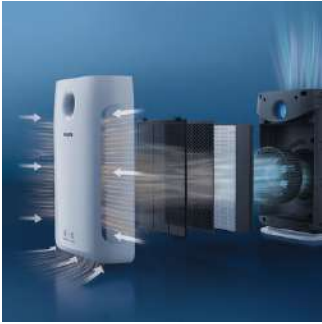

Air Purifier

Reduces allergens, gases, odors Captures 99.97% of particles, Real-time air quality feedback, Ideal for medium to large rooms

Highlights

Superior purification

With cutting edge sensing and purification technology, the Philips Air Purifier Series 2000 is proven to reduce allergens, odors, VOCs and even certain bacteria. The pre-filter and True HEPA filter remove particles. The Active Carbon filter reduces gases and odors.